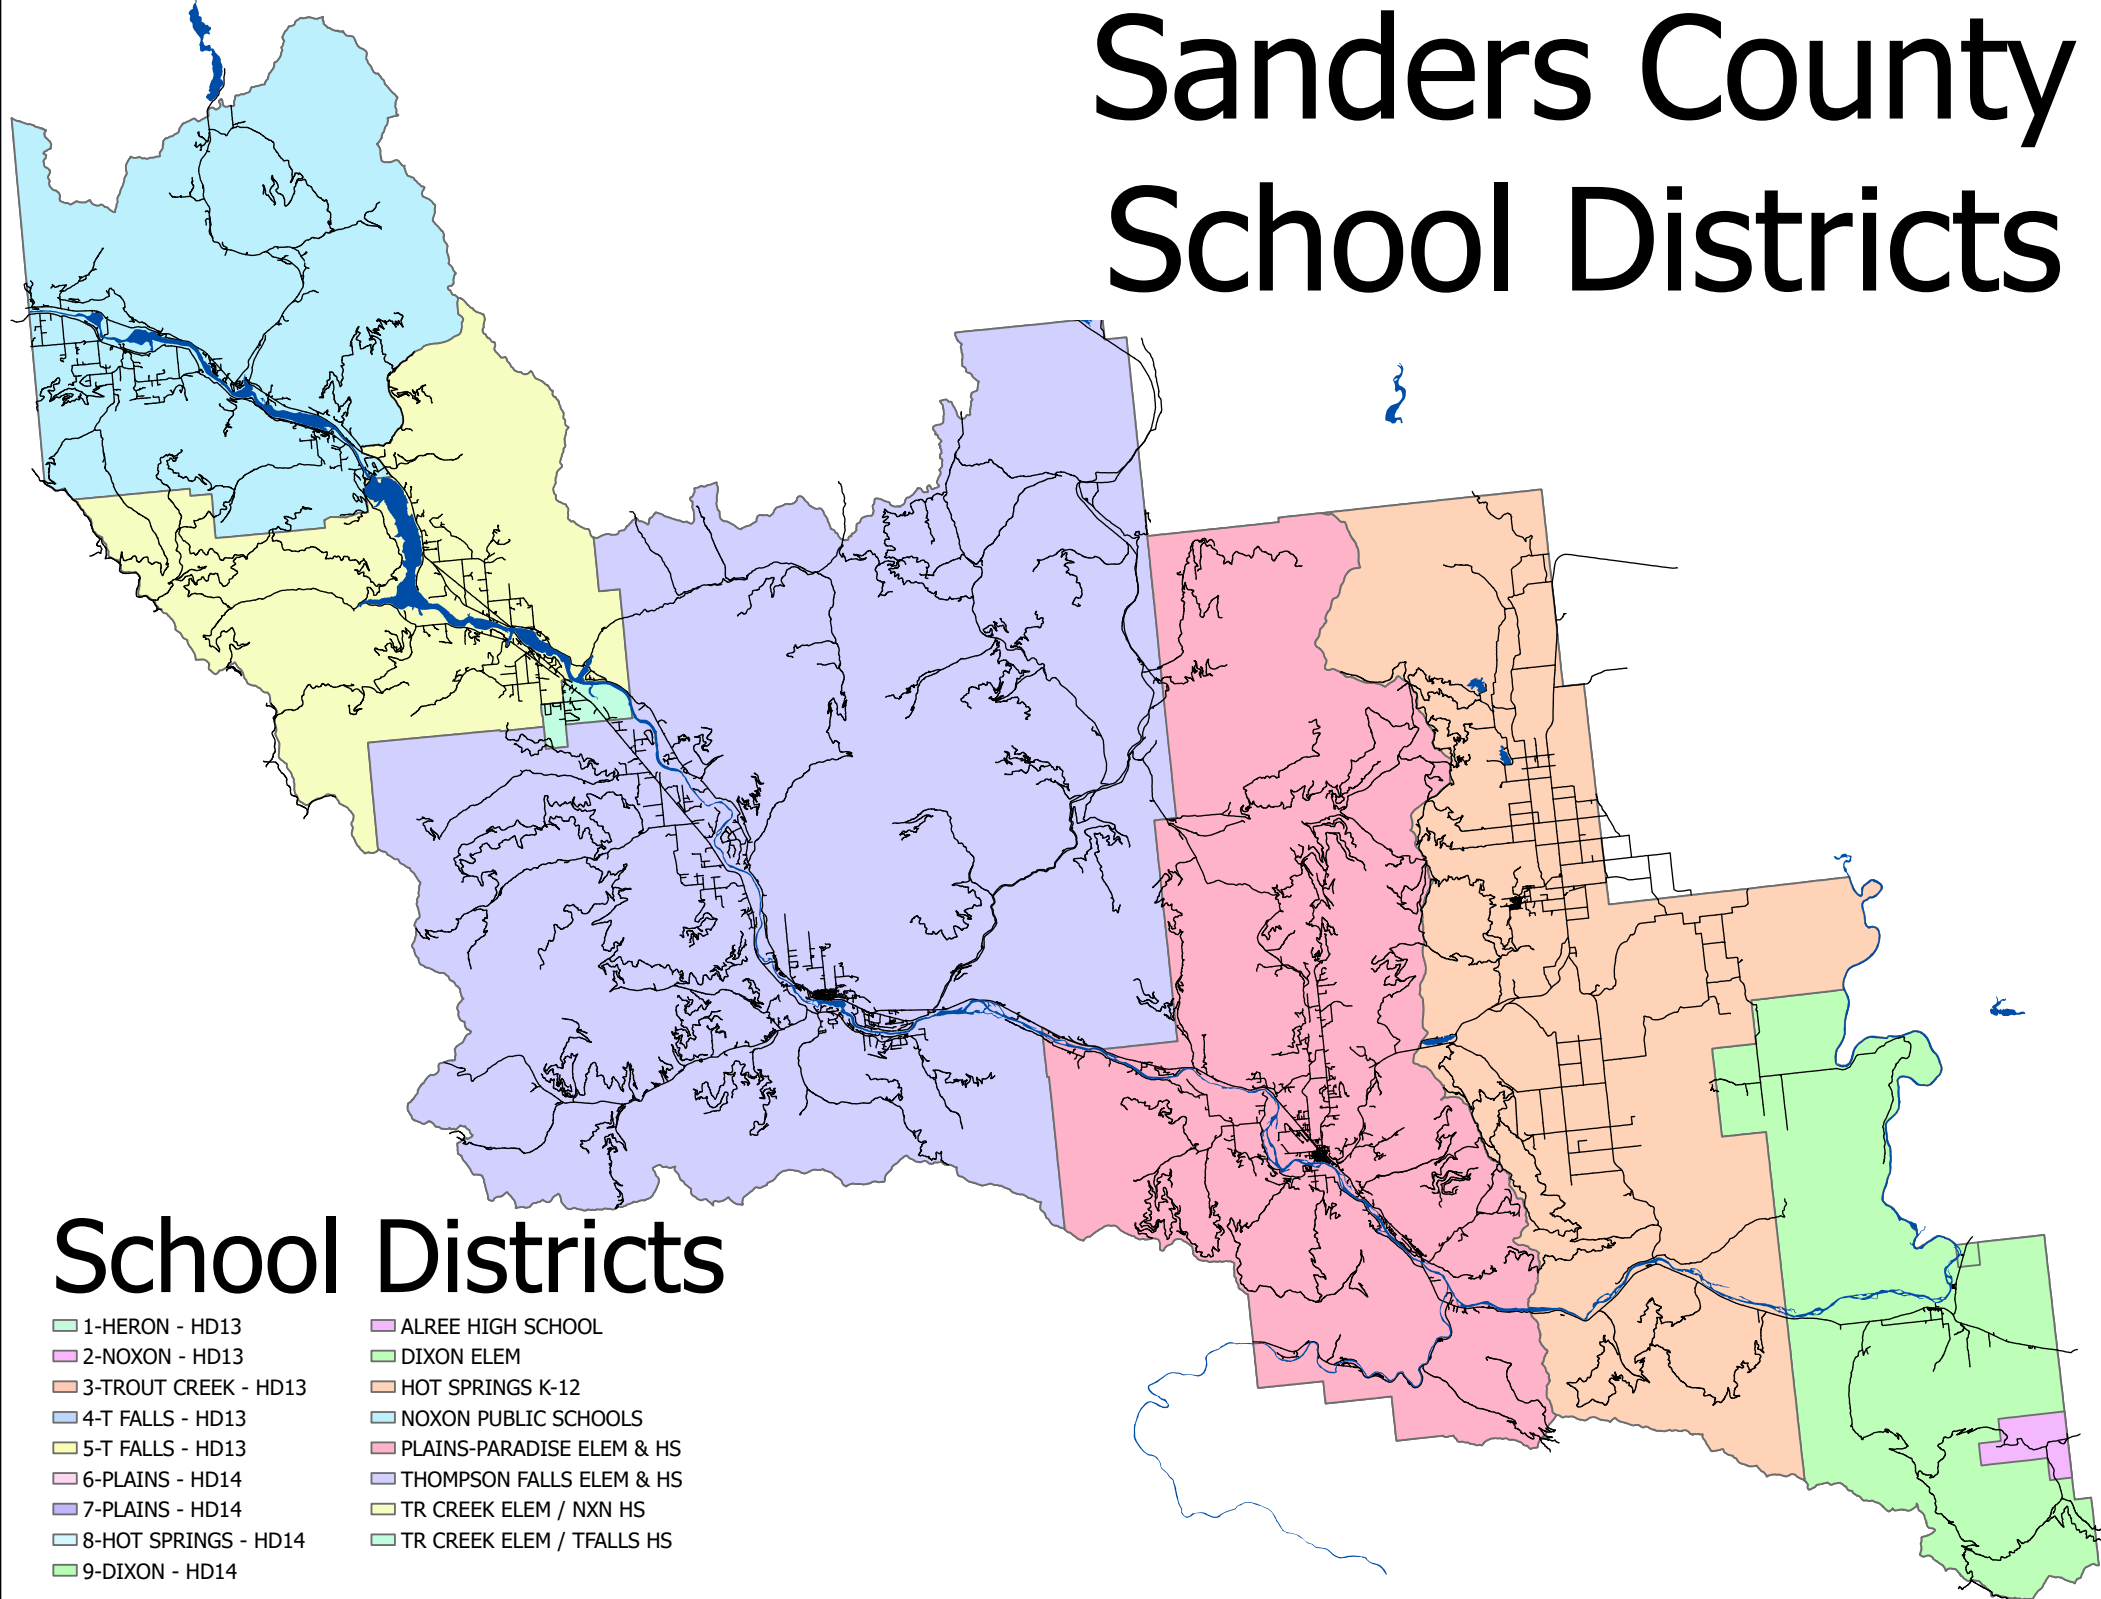

# Sanders County School Districts

## School Districts

- 1-HERON - HD13
- 2-NOXON - HD13
- 3-TROUT CREEK - HD13
- 4-T FALLS - HD13
- 5-T FALLS - HD13
- 6-PLAINS - HD14
- 7-PLAINS - HD14
- 8-HOT SPRINGS - HD14
- 9-DIXON - HD14
- ALREE HIGH SCHOOL
- DIXON ELEM
- HOT SPRINGS K-12
- NOXON PUBLIC SCHOOLS
- PLAINS-PARADISE ELEM & HS
- THOMPSON FALLS ELEM & HS
- TR CREEK ELEM / NXN HS
- TR CREEK ELEM / TFALLS HS