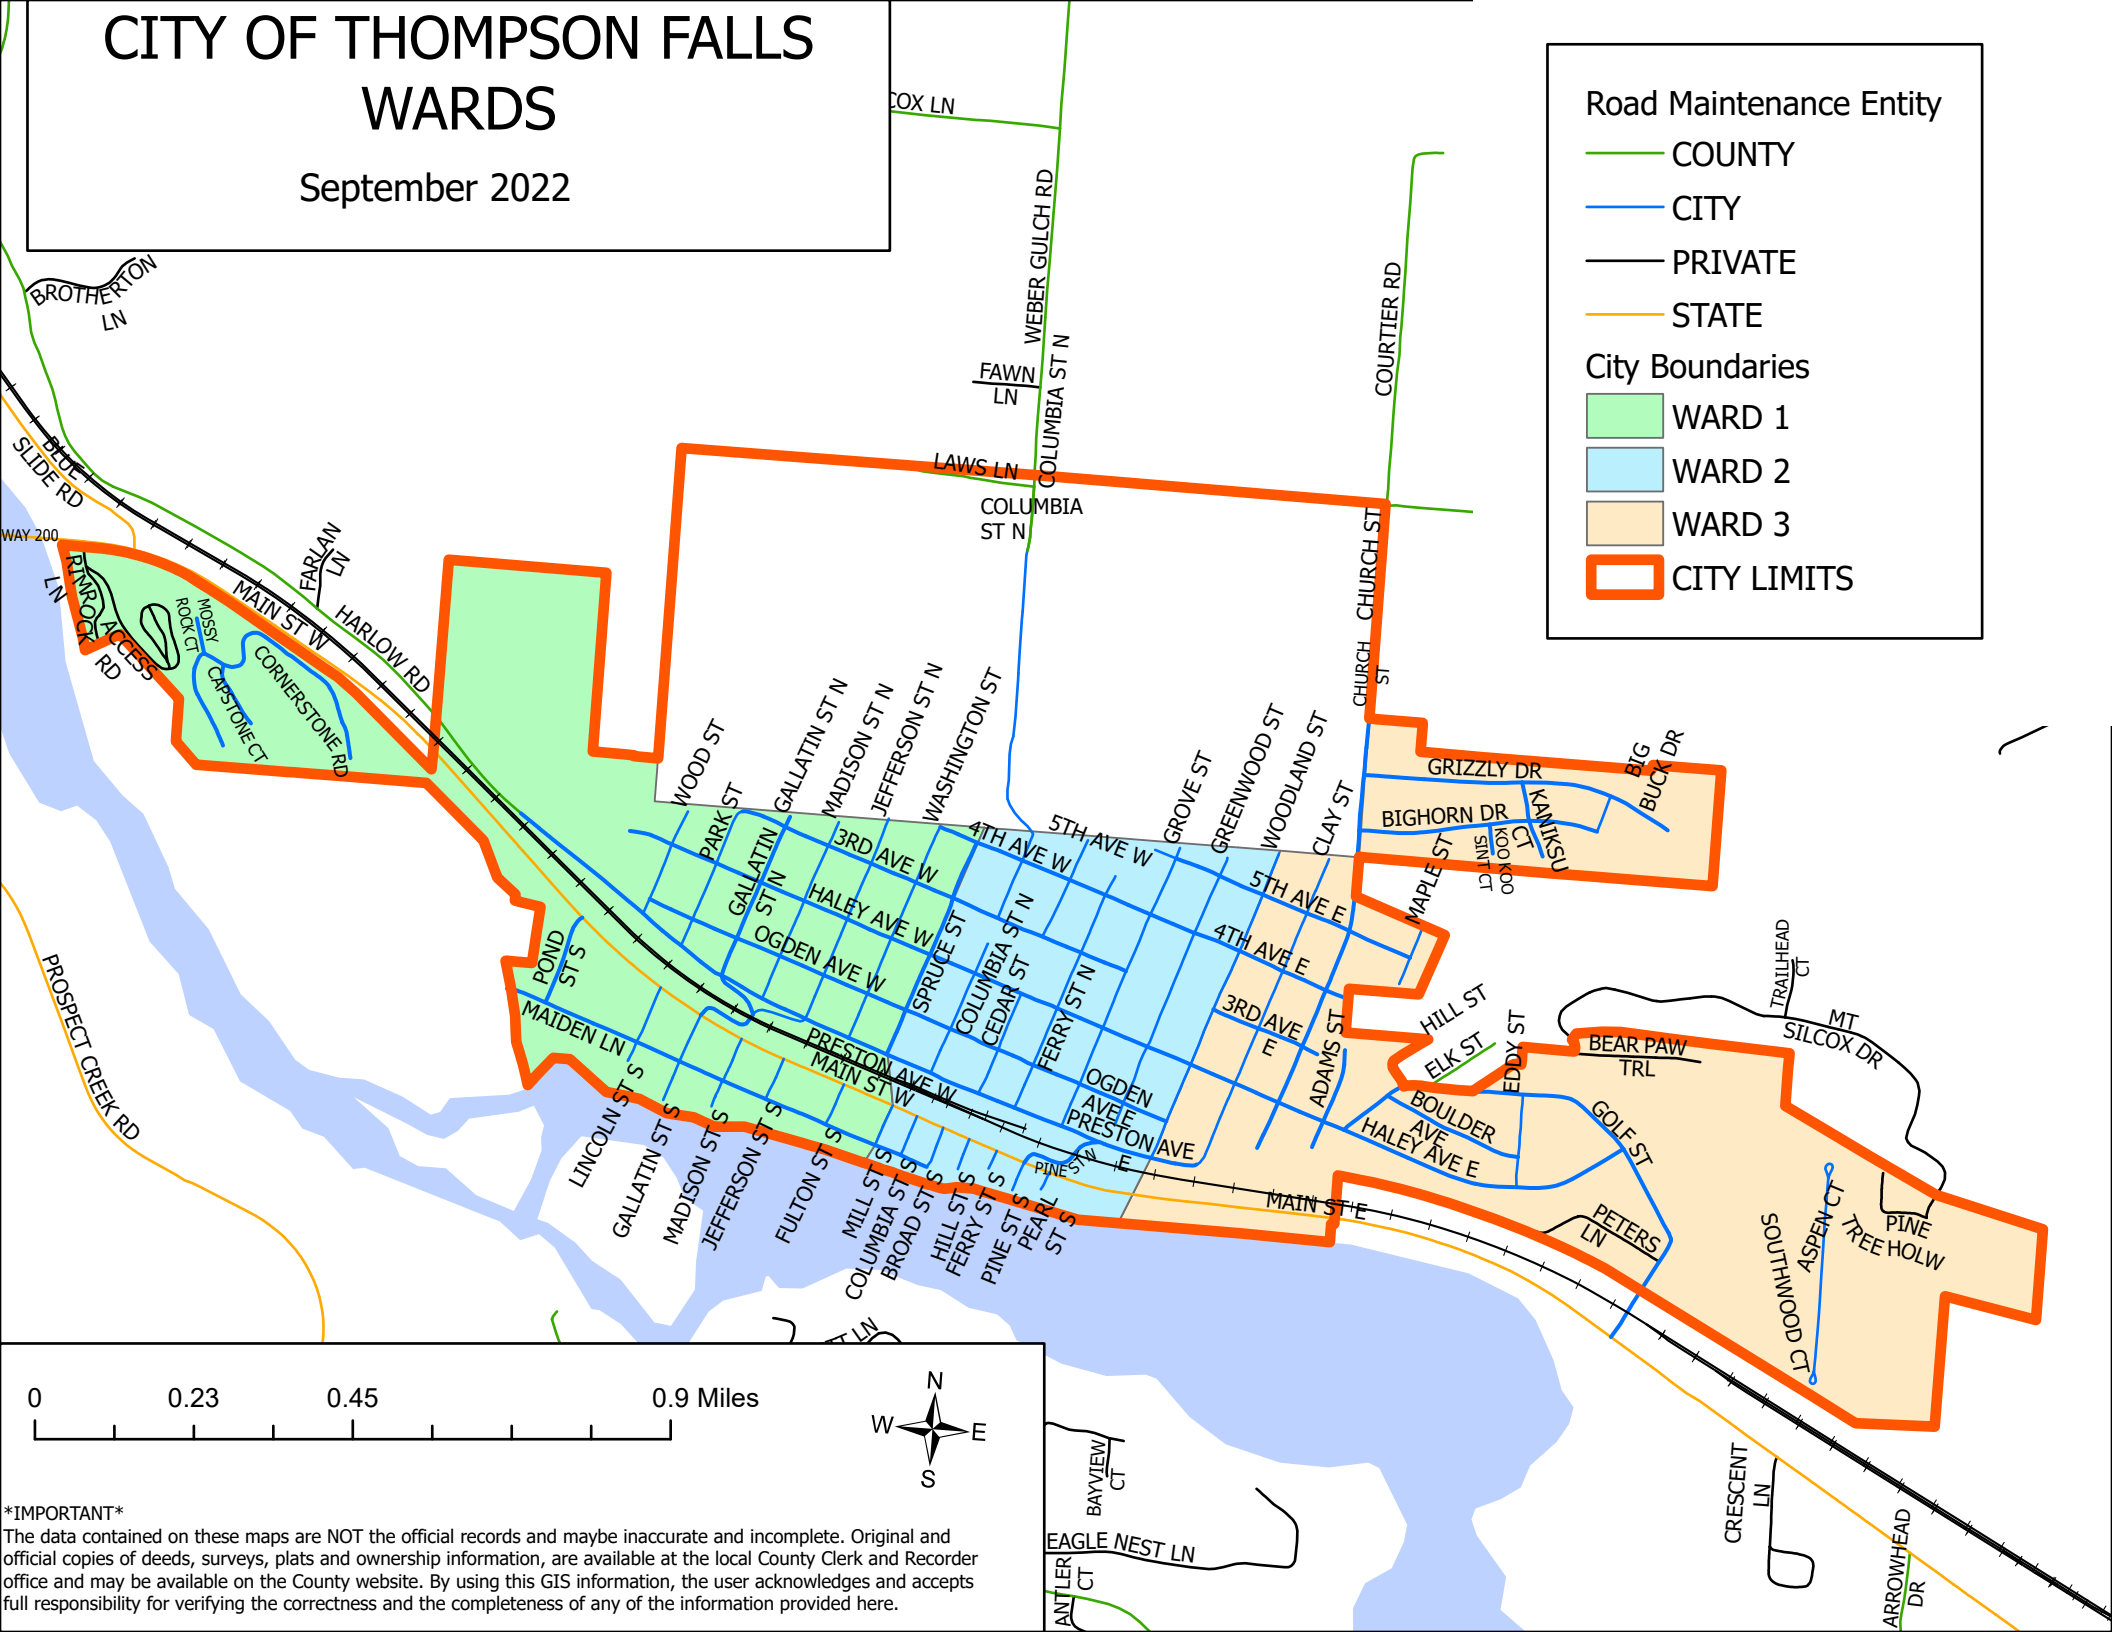

CITY OF THOMPSON FALLS WARDS

September 2022

Road Maintenance Entity

- COUNTY
- CITY
- PRIVATE
- STATE

City Boundaries

- WARD 1
- WARD 2
- WARD 3
- CITY LIMITS

IMPORTANT
 The data contained on these maps are NOT the official records and maybe inaccurate and incomplete. Original and official copies of deeds, surveys, plats and ownership information, are available at the local County Clerk and Recorder office and may be available on the County website. By using this GIS information, the user acknowledges and accepts full responsibility for verifying the correctness and the completeness of any of the information provided here.